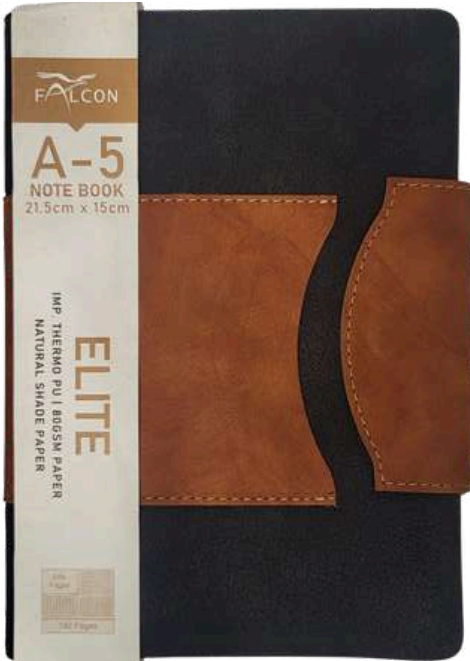

**A5 NB-63 Soft PP grains
Black**
Porsche

46

**A5 NB-80 Set of 3 PP
digi print**
Earth Nature

47

**A5 NB-107 Soft Spiral Cover
Black**
2201 Black

48

**A5 NB-126 Hard Cover
Grey & Red**
ZEST

NOTE BOOKS 150-250 Range

MOQ Applicable

49

**A5 NB-123 Hard Cover
Black & Tan**
ELITE

50

**A5 NB-40 Soft Cover
Grey**
Jaguar

51

**A5 NB-81 Soft Cover flexible
embossed Black**
Blackrock

52