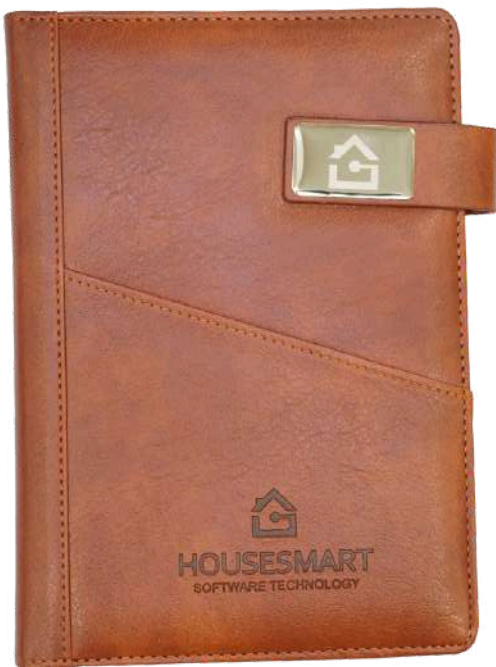

107

A5 NB-89 Hard Cover Tan
Element

108

A5 NB-121 Soft Cover Black
ED 1 FICE

NOTE BOOKS 250-350 Range

MOQ Applicable

109

A5 NB-18 Hard Cover
Black, Gold plate
N 77

110

A5 NB-4 Hard Cover
Grey
Gavin Hays

111

A5 NB-5 Hard Cover
Tan
HOUSESMART

112

A5 NB-118 Hard Cover
Cork
B 132

NOTE BOOKS 250-350 Range

MOQ Applicable