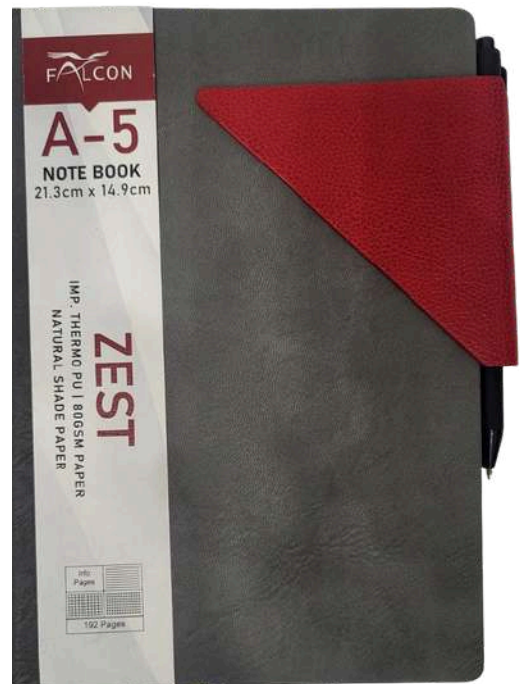

**A5 NB-63 Soft PP grains
Black**
Porsche

46

**A5 NB-80 Set of 3 PP
digi print**
Earth Nature

47

**A5 NB-107 Soft Spiral Cover
Black**
2201 Black

48

**A5 NB-126 Hard Cover
Grey & Red**
ZEST

NOTE BOOKS 150-250 Range

MOQ Applicable

49

**A5 NB-123 Hard Cover
Black & Tan**
ELITE

50

**A5 NB-40 Soft Cover
Grey**
Jaguar

51

**A5 NB-81 Soft Cover flexible
embossed Black**
Blackrock

52