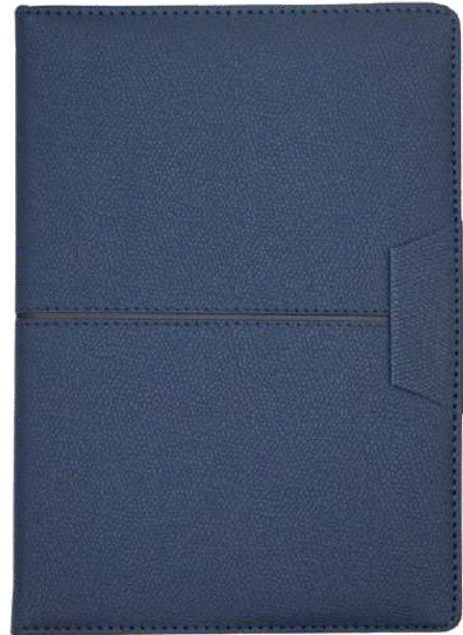

**A5 NB-101 Hard Cover
Brown**
1902 Walnut Teak

72

A5 NB-132 Organizer Spiral
Rexine - Blue
Willy

NOTE BOOKS 150-250 Range

MOQ Applicable

73

**A5 NB-125 Hard Cover
Rexine - Green**
MUSE

74