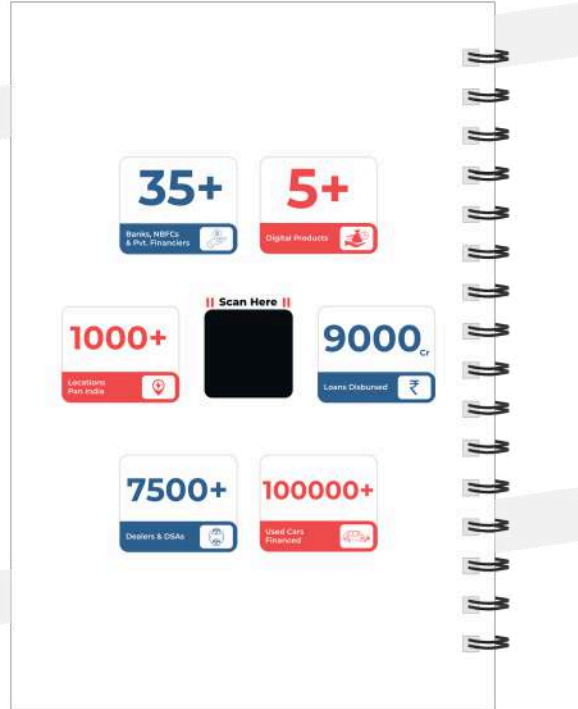

120

**A5 NB-12 Hard Foam
Plain Yellow**
N 23

NOTE BOOKS 250-350 Range

MOQ Applicable

121

**A5 NB-86 Hard Cover PU
Grey**
INATEL

122

**A5 NB-53 Hard Cover
Plain Black**
GIONEE.

123

**A5 NB-88 Hard Cover PU
Black**
Adolor

124

**A5 NB-59 Hard Rexine
Blue**
CHASE

NOTE BOOKS 250-350 Range

MOQ Applicable

125

**A5 NB-58 NB - Business
Note/Organizer Brown**
HUAWEI

MOQ Applicable

Front Cover

Front Inner

Back Cover

Back Inner

MOQ Applicable

COVER VIEW

INNER LEAF-1