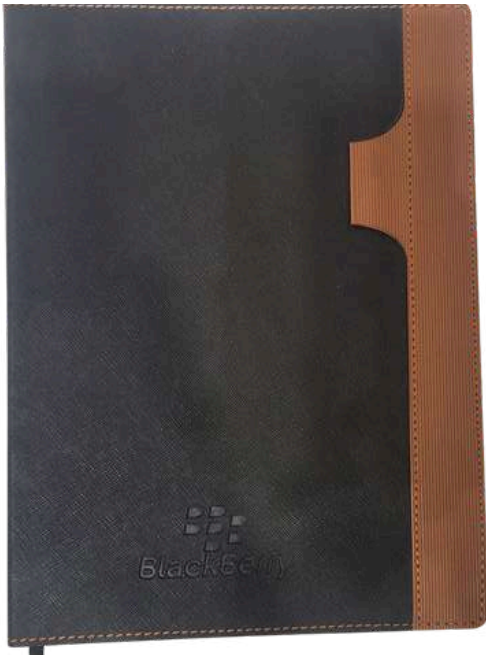

A5 NB-9 Hard Cover
Blue
Dropbox

91

A5 NB-57 Soft Cover Rexine
Tan
GSK

92

A5 NB-30 Hard Cover
Grey
MB Engineering

NOTE BOOKS 250-350 Range

MOQ Applicable

93

**A5 NB-55 Soft Cover
Black & Brown**
Blackberry

94

**A5 NB-51 Soft Rexine
Tan**
MAK Lubricants

95

**A5 NB-52 Soft Cover Rexine
Brown**
Olympus

96

**A5 NB-56 Soft Cover
Dark Grey**
Johnson Tiles

NOTE BOOKS 250-350 Range