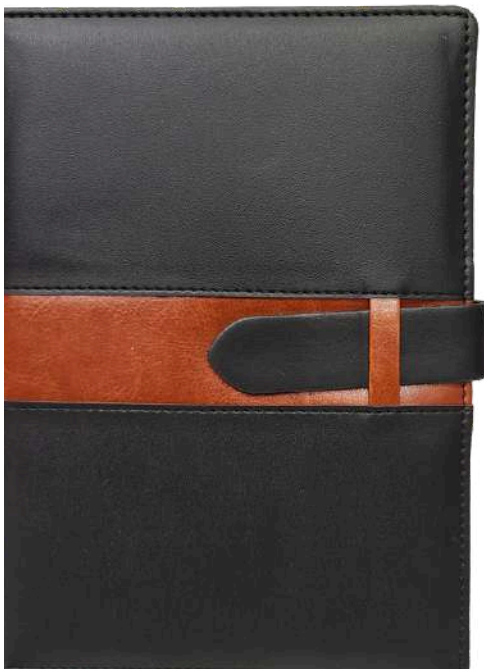

**A5 NB-116 Hard Cover
flap lock - Black**
N 7016 FL

32