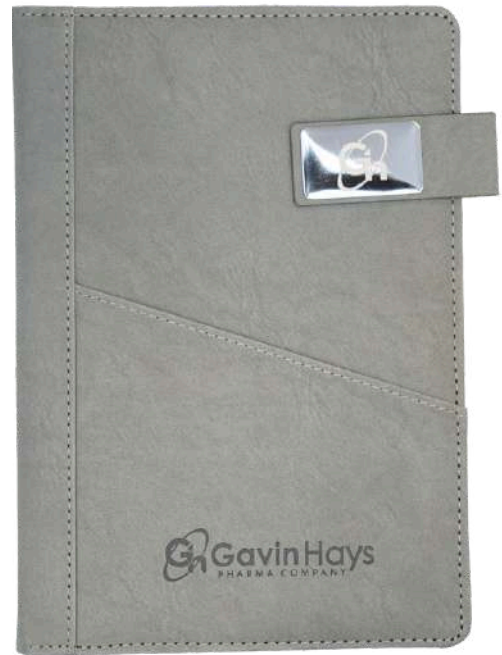

A5 NB-4 Hard Cover
Grey
Gavin Hays

111