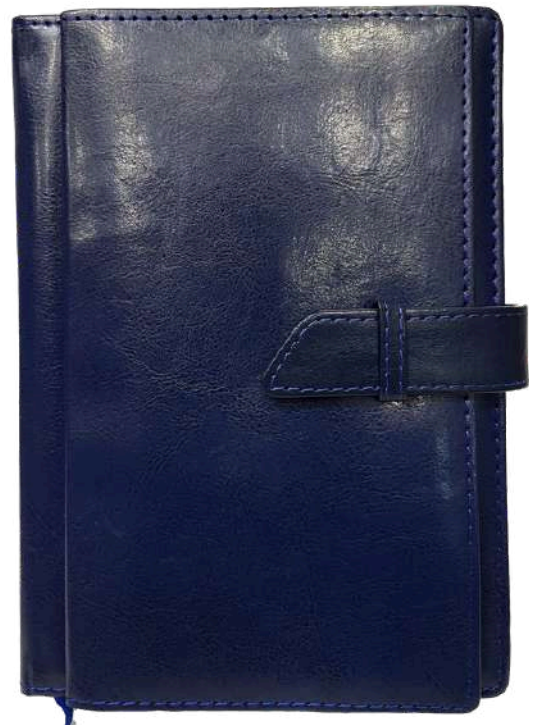

NOTE BOOKS 150-250 Range

MOQ Applicable

73

74

75

76