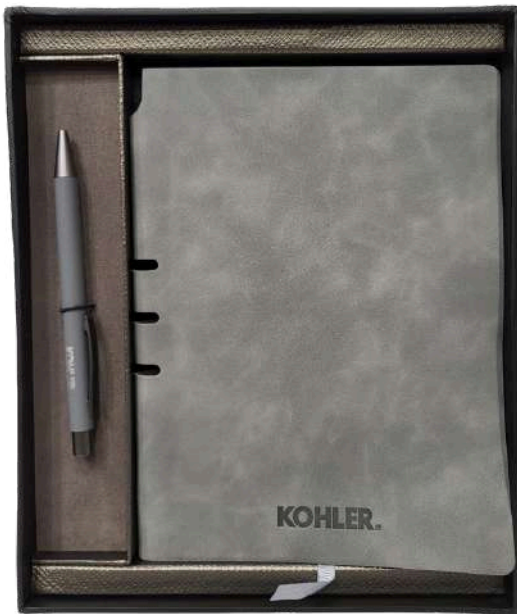

GS-45 - Printed Box
Wallet & Keychain PU - Brown
Ferrari

100/-

16

COMING
SOON

Gift Set - 2

MOQ Applicable

17

GS-43 - Cream Box
NB A5, Pen Metal - Grey
Kohler