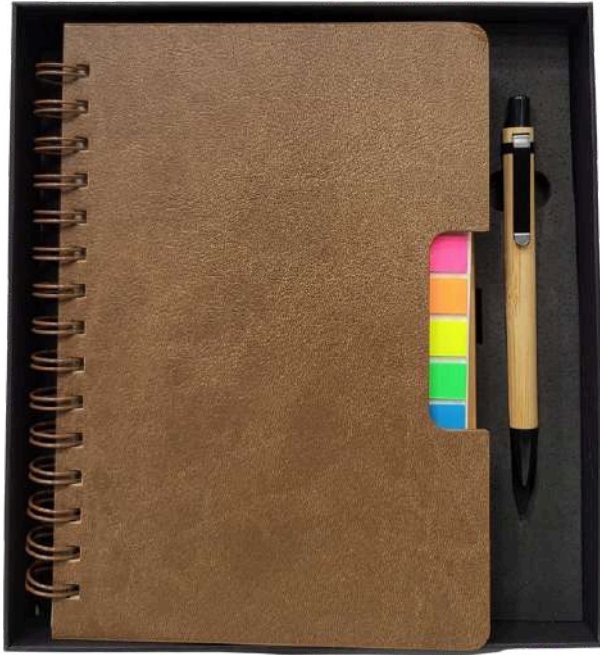

GS-2 - Black Box
NB A5 & Pen - Tan
GS 211 570/-

4

GS-10 - Color Box
NB A5 custom, Pen
Grateful 400/-

Gift Set - 2

MOQ Applicable

5

GS-50 - Black Box
NB A5 Eco Note & Pen - Brown
1204

382/-