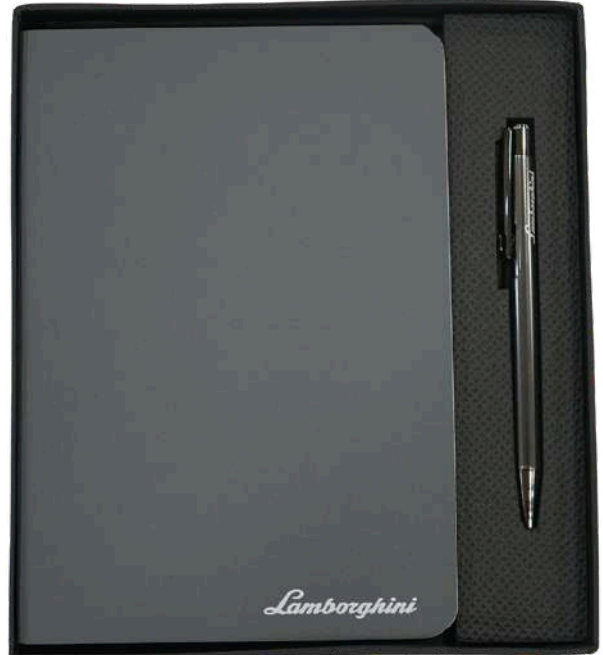

GS-2 - Black Box
NB A5 & Pen - Tan
GS 211 570/-

4

GS-10 - Color Box
NB A5 custom, Pen
Grateful 400/-

Gift Set - 2

MOQ Applicable

5

GS-50 - Black Box
NB A5 Eco Note & Pen - Brown
1204

382/-