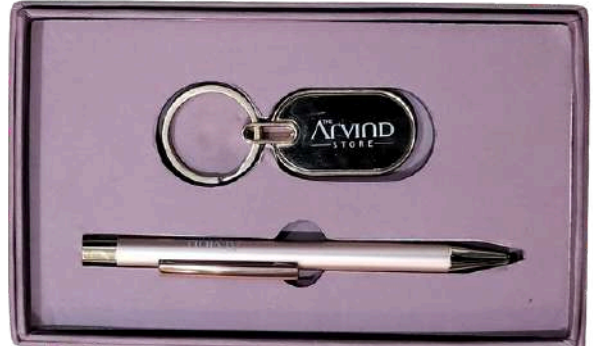

7

**Mens Wallet & Belt
Gift Box**
The Holistik - Lanefold

1190/-

8

**Note Book & Pen
with Box**
IOCL

270/-

MOQ Applicable

9

Set of 2 - Wallet , Key Chain
Leather
Omega

300/-

10

Set of 2
Key Chain, Pen
Arvind

180/-

11

Set of 3
Card Holder, Pen, Key Chain
Herman Miller

400/-