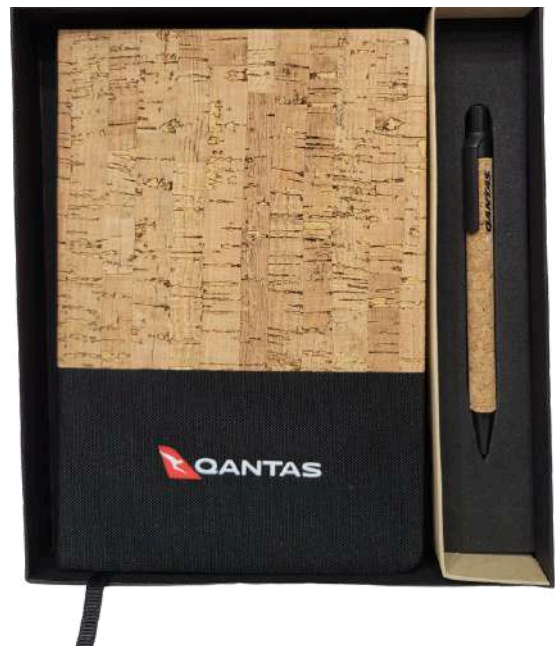

6

GS-11 - Black Box
NB A5 Grains, Pen - Black
Lamborghini

305/-

7

GS-9 - Black Box
NB A5 velvet print, Pen
Louis Philippe

285/-

8

GS-40 - Cream Box
NB A5, Pen - Cork
Qantas