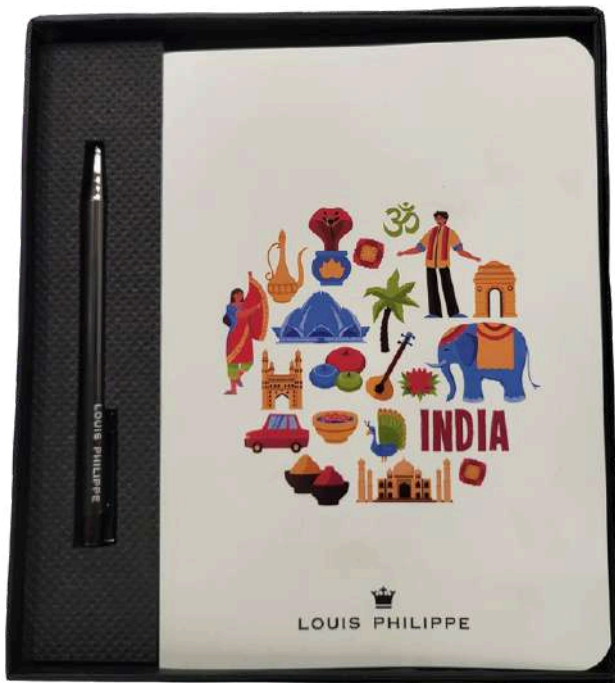

7

GS-9 - Black Box
NB A5 velvet print, Pen
Louis Philippe

285/-